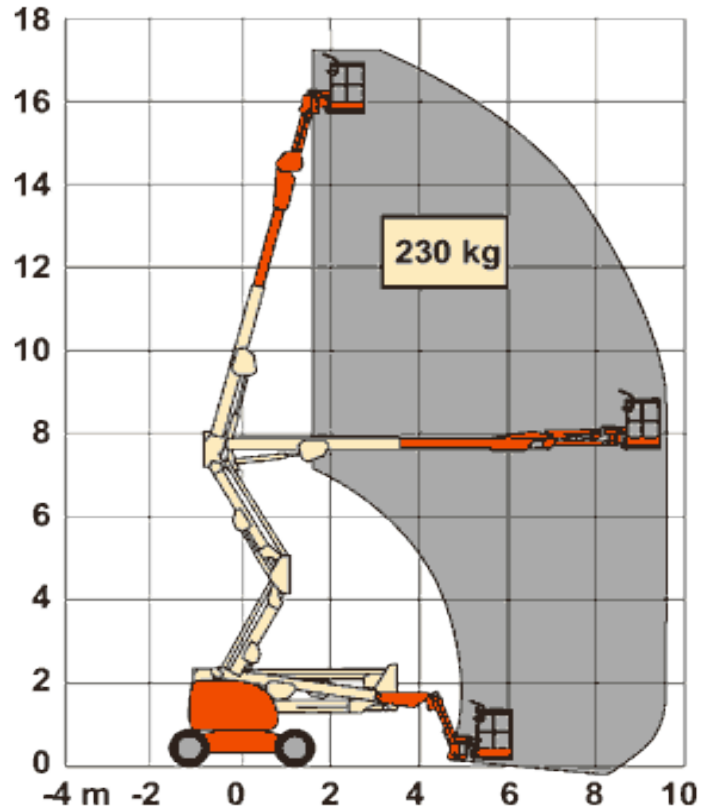

JLG 510AJ 4WD Z BOOM

Working Height	17.81m
Platform Height	15.81m
Platform Size	.76x1.83x1.10m
Capacity	230kg
Horizontal Reach @ Up and Over Height	9.48m @ 7.63m
Stowed Length	7.68m
Stowed Height	2.30m
Width	2.26m
Tailswing	Zero
Weight	7300kg
Travel Speed	7.2 kmh
Gradeability	45%
Ground Clearance	36cm
Power Source	Diesel 62.5L

Features:
Advanced boom design optimizes reach envelope
Zero tailswing
Articulating jib

Note*
Full Safety Harness
MUST be worn
when operating this
machine.